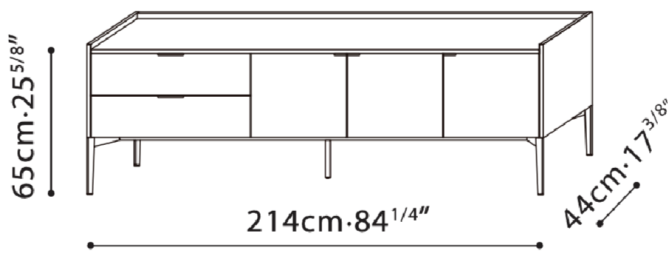

CAMERICH

MALAYSIA

MATRIX LOW SIDEBOARD

Technical Specifications:

- Exterior finish is available in matte lacquer
- Interior is finished in melamine
- Grey metallic steel legs
- Blackened steel drawer handle
- Door hinges come with dampers
- Slow closing drawers
- Marble top

CAMERICH

MALAYSIA

MATRIX LOW SIDEBOARD

C04H0804 + B40H0804 + B41H0804

Internal Structure