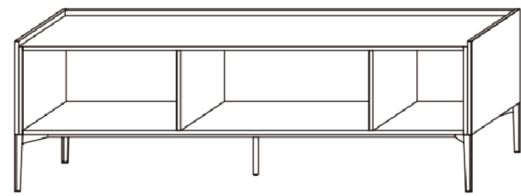

CAMERICH

MALAYSIA

MATRIX LOW SIDEBOARD

Technical Specifications:

- Exterior finish is available in matte lacquer
- Interior is finished in melamine
- Grey metallic steel legs
- Blackened steel drawer handle
- Door hinges come with dampers
- Slow closing drawers
- Marble top

CAMERICH

MALAYSIA

MATRIX LOW SIDEBOARD

C04H0804 + B40H0804 + B41H0804

Internal Structure