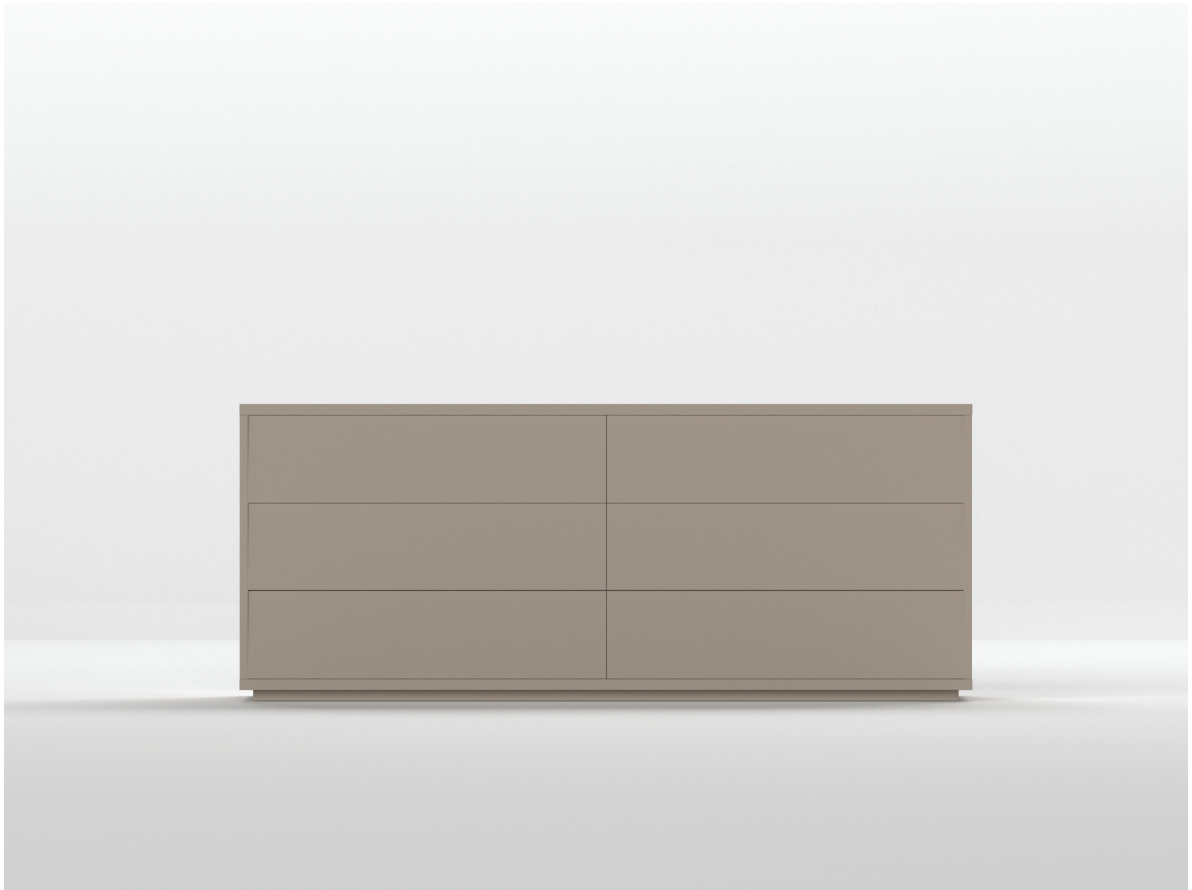

## PIXEL CHEST OF DRAWERS

---

- 
- Features a smooth spray paint finish in Tuscan Tan matte lacquer
  - Interior is finished in driftwood melamine
  - Hidden wood base
  - Full extension push-pull drawer runners