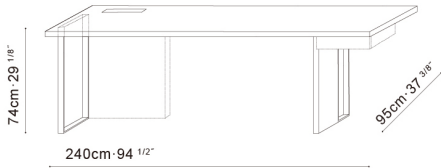

CAMERICH

MALAYSIA

TIME DESK

C05D1101.+C07D1107.+C07D1108.