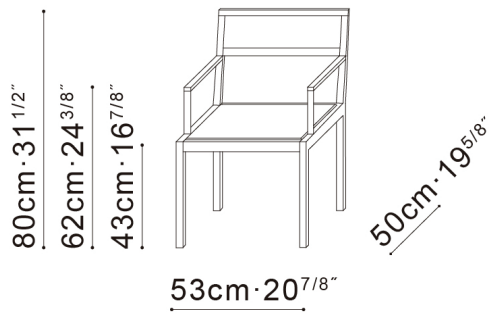

CAMERICH

MALAYSIA

BAIANA CHAIR

C02F0501.