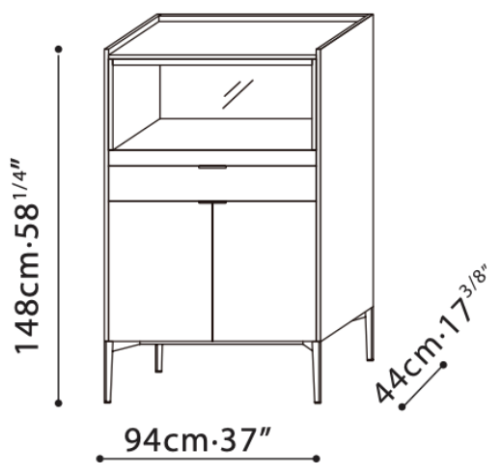

CAMERICH

MALAYSIA

MATRIX TALLBOY

Technical Specifications:

- Exterior finish available in matte lacquer
- Interior is finished in melamine
- Marble top shelf
- Black metallic steel leg
- Blacken steel drawer handle
- Door hinges come with dampers
- Slow closing drawers

CAMERICH

MALAYSIA

MATRIX TALLBOY

C04H0811 + B40H0811 + B41H0811

Internal Structure