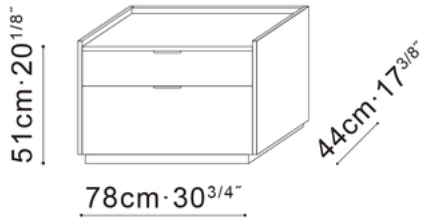

CAMERICH

MALAYSIA

MATRIX BEDSIDE TABLE

Technical Specifications:

- Exterior finish is available in matte lacquer
- Interior is finished in melamine
- Blackened steel drawer handle
- Slow closing drawers
- Marble top
- Available with or without legs
- Available in 1 or 2 drawer options

CAMERICH

MALAYSIA

MATRIX BEDSIDE TABLE

C04H0816.

Internal Structure

C04H0814.

Internal Structure